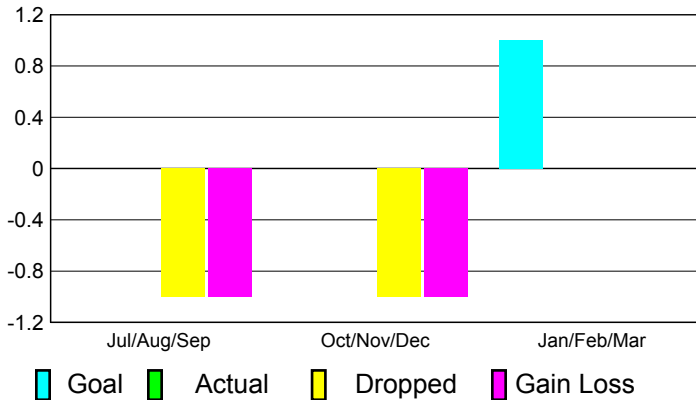

2010-2011 GMT Reports for District (or Undistricted) **District 2 E1**

GMT: **JOHN 'JACK' R FERGUSON** Location: **TEXAS**

GMT CA: **1**

CLUBS

**Club Results
2010-2011**

**Clubs
2009-2010**

Month	New Club Goal	Actual New Clubs	Actual Dropped Clubs	Gain/Loss of Clubs	Gain/Loss of Clubs
Jul/Aug/Sep	0	0	-1	-1	0
Oct/Nov/Dec	0	0	-1	-1	1
Jan/Feb/Mar	1	0	0	0	0
Totals	1	0	-2	-2	1

Club Results 2010-2011

Goal, New, Dropped, Gain/Loss

Comparison of Club Gain/Loss

Current Year Compared to the Previous Year

YTD Status Quo Clubs 2010-2011

Status Quo Clubs Compared to Status Quo Members

MEMBERSHIP