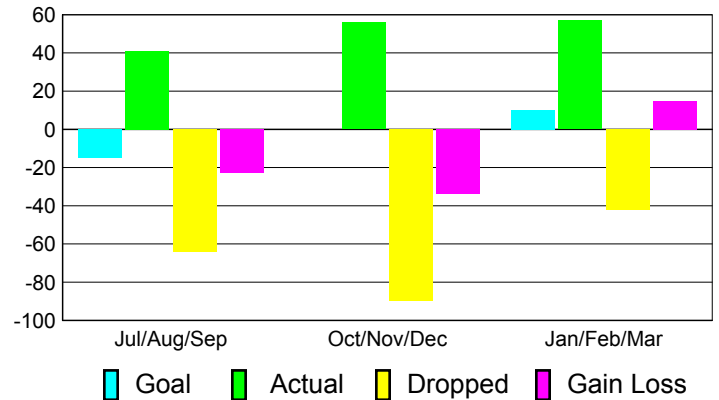

Membership Results 2010-2011

Goal, New, Dropped, Gain/Loss

Comparison of Membership Gain/Loss

Current Year Compared to the Previous Year