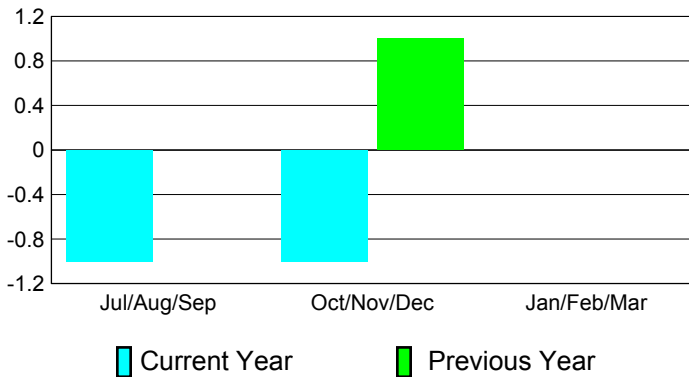

Club Results 2010-2011

Goal, New, Dropped, Gain/Loss

Comparison of Club Gain/Loss

Current Year Compared to the Previous Year

YTD Status Quo Clubs 2010-2011

Status Quo Clubs Compared to Status Quo Members

MEMBERSHIP