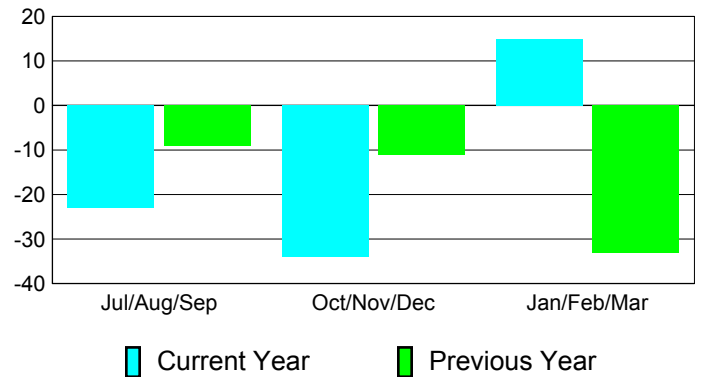

**Membership Results
2010-2011**

**Membership
2009-2010**

Month	Net Memb Goal	Actual New Memb	Actual Dropped Memb	Gain/Loss of Memb	Gain/Loss of Memb
Jul/Aug/Sep	-15	41	-64	-23	-9
Oct/Nov/Dec	0	56	-90	-34	-11
Jan/Feb/Mar	10	57	-42	15	-33
Totals	-5	154	-196	-42	-53

Membership Results 2010-2011

Goal, New, Dropped, Gain/Loss

Comparison of Membership Gain/Loss

Current Year Compared to the Previous Year

Gender Comparison 2010-2011

Jul/Aug/Sep

Oct/Nov/Dec

Jan/Feb/Mar